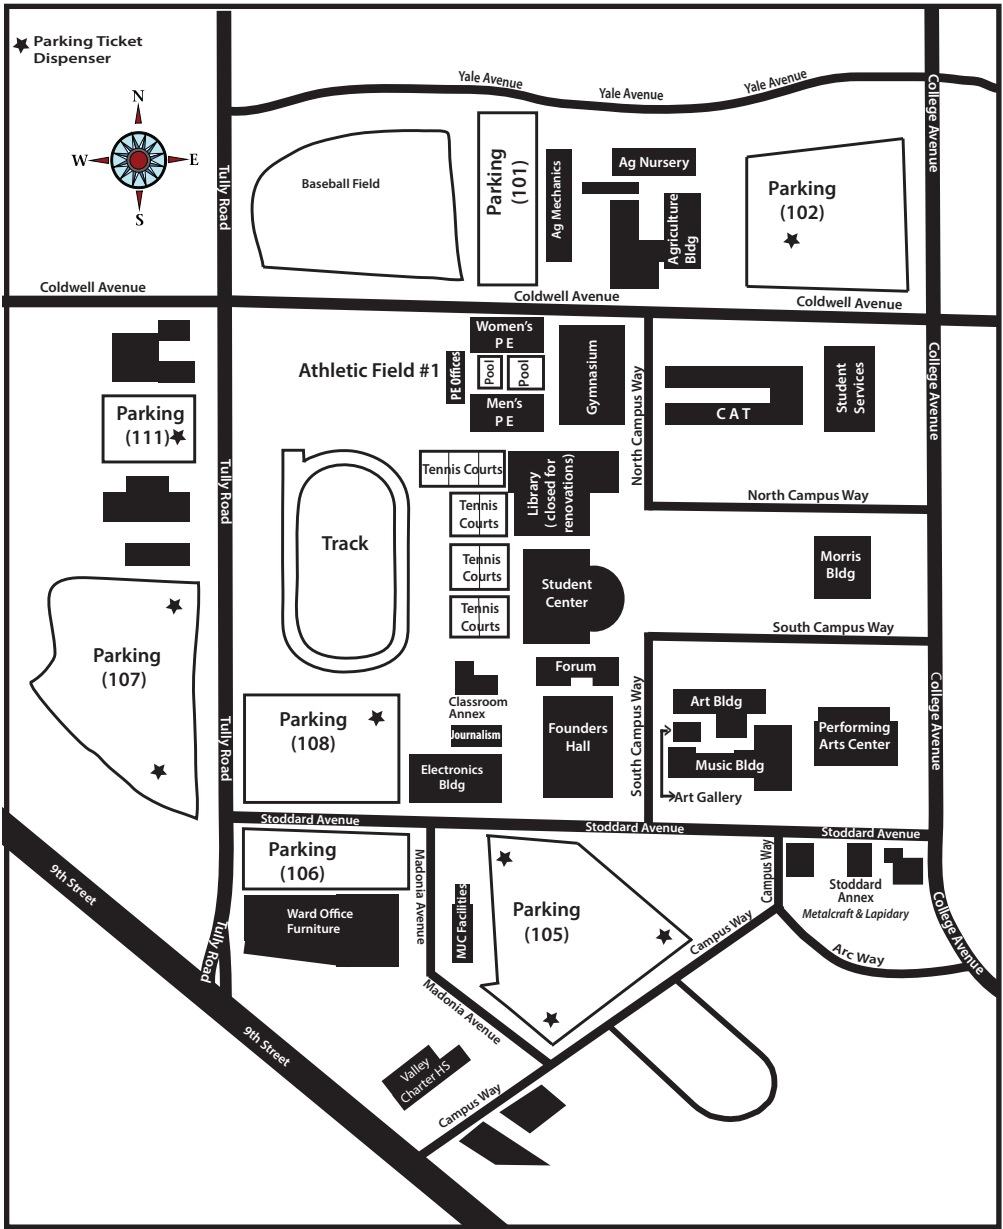

# Modesto Junior College - EAST Campus

435 College Avenue, Modesto, CA 95350

## Off-Campus Location Key

Direct Appliance - 2424 McHenry Avenue, Modesto

St. Stanislaus Golf Center - 5000 Crows Landing Road, Modesto

VCHS (Valley Charter High School) - 108 Campus Way (off of Stoddard Avenue) - Corner of 9th Street and Campus Way